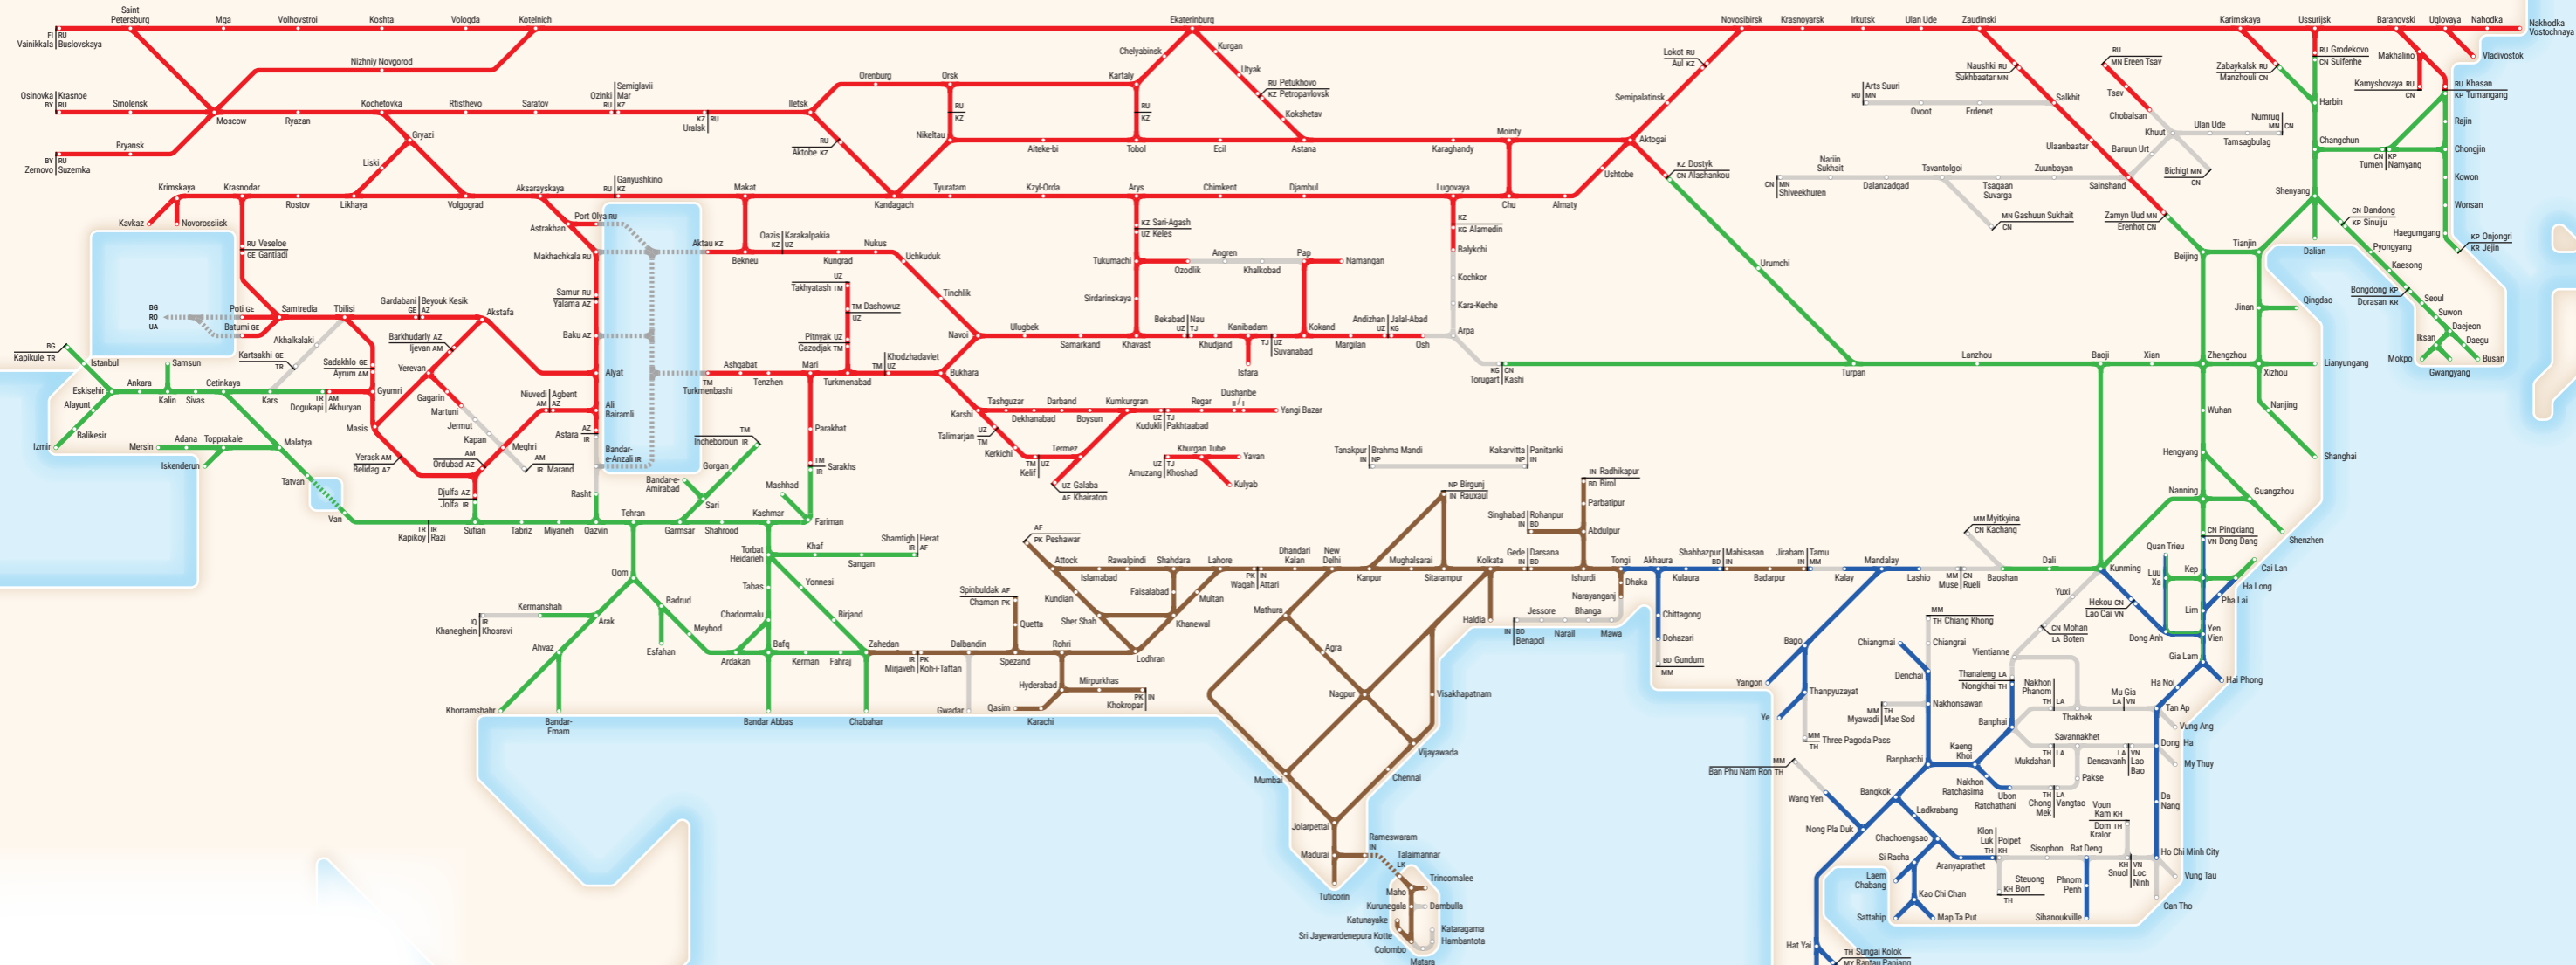

Railway Network

شاهان تجارت

+989151060970

Key to lines

- █ 1,000 mm gauge
- █ 1,067 mm gauge
- █ 1,435 mm gauge
- █ 1,476 mm gauge
- █ 1,520 mm gauge
- █ Dual gauge
- █ Missing link
- █ Ferry link

Key to symbols

- End of line
- City/station
- Station with break of gauge
- Station at junction
- Border post
- Station at border
- End of line at border
- UN Country (ISO 3166 code)